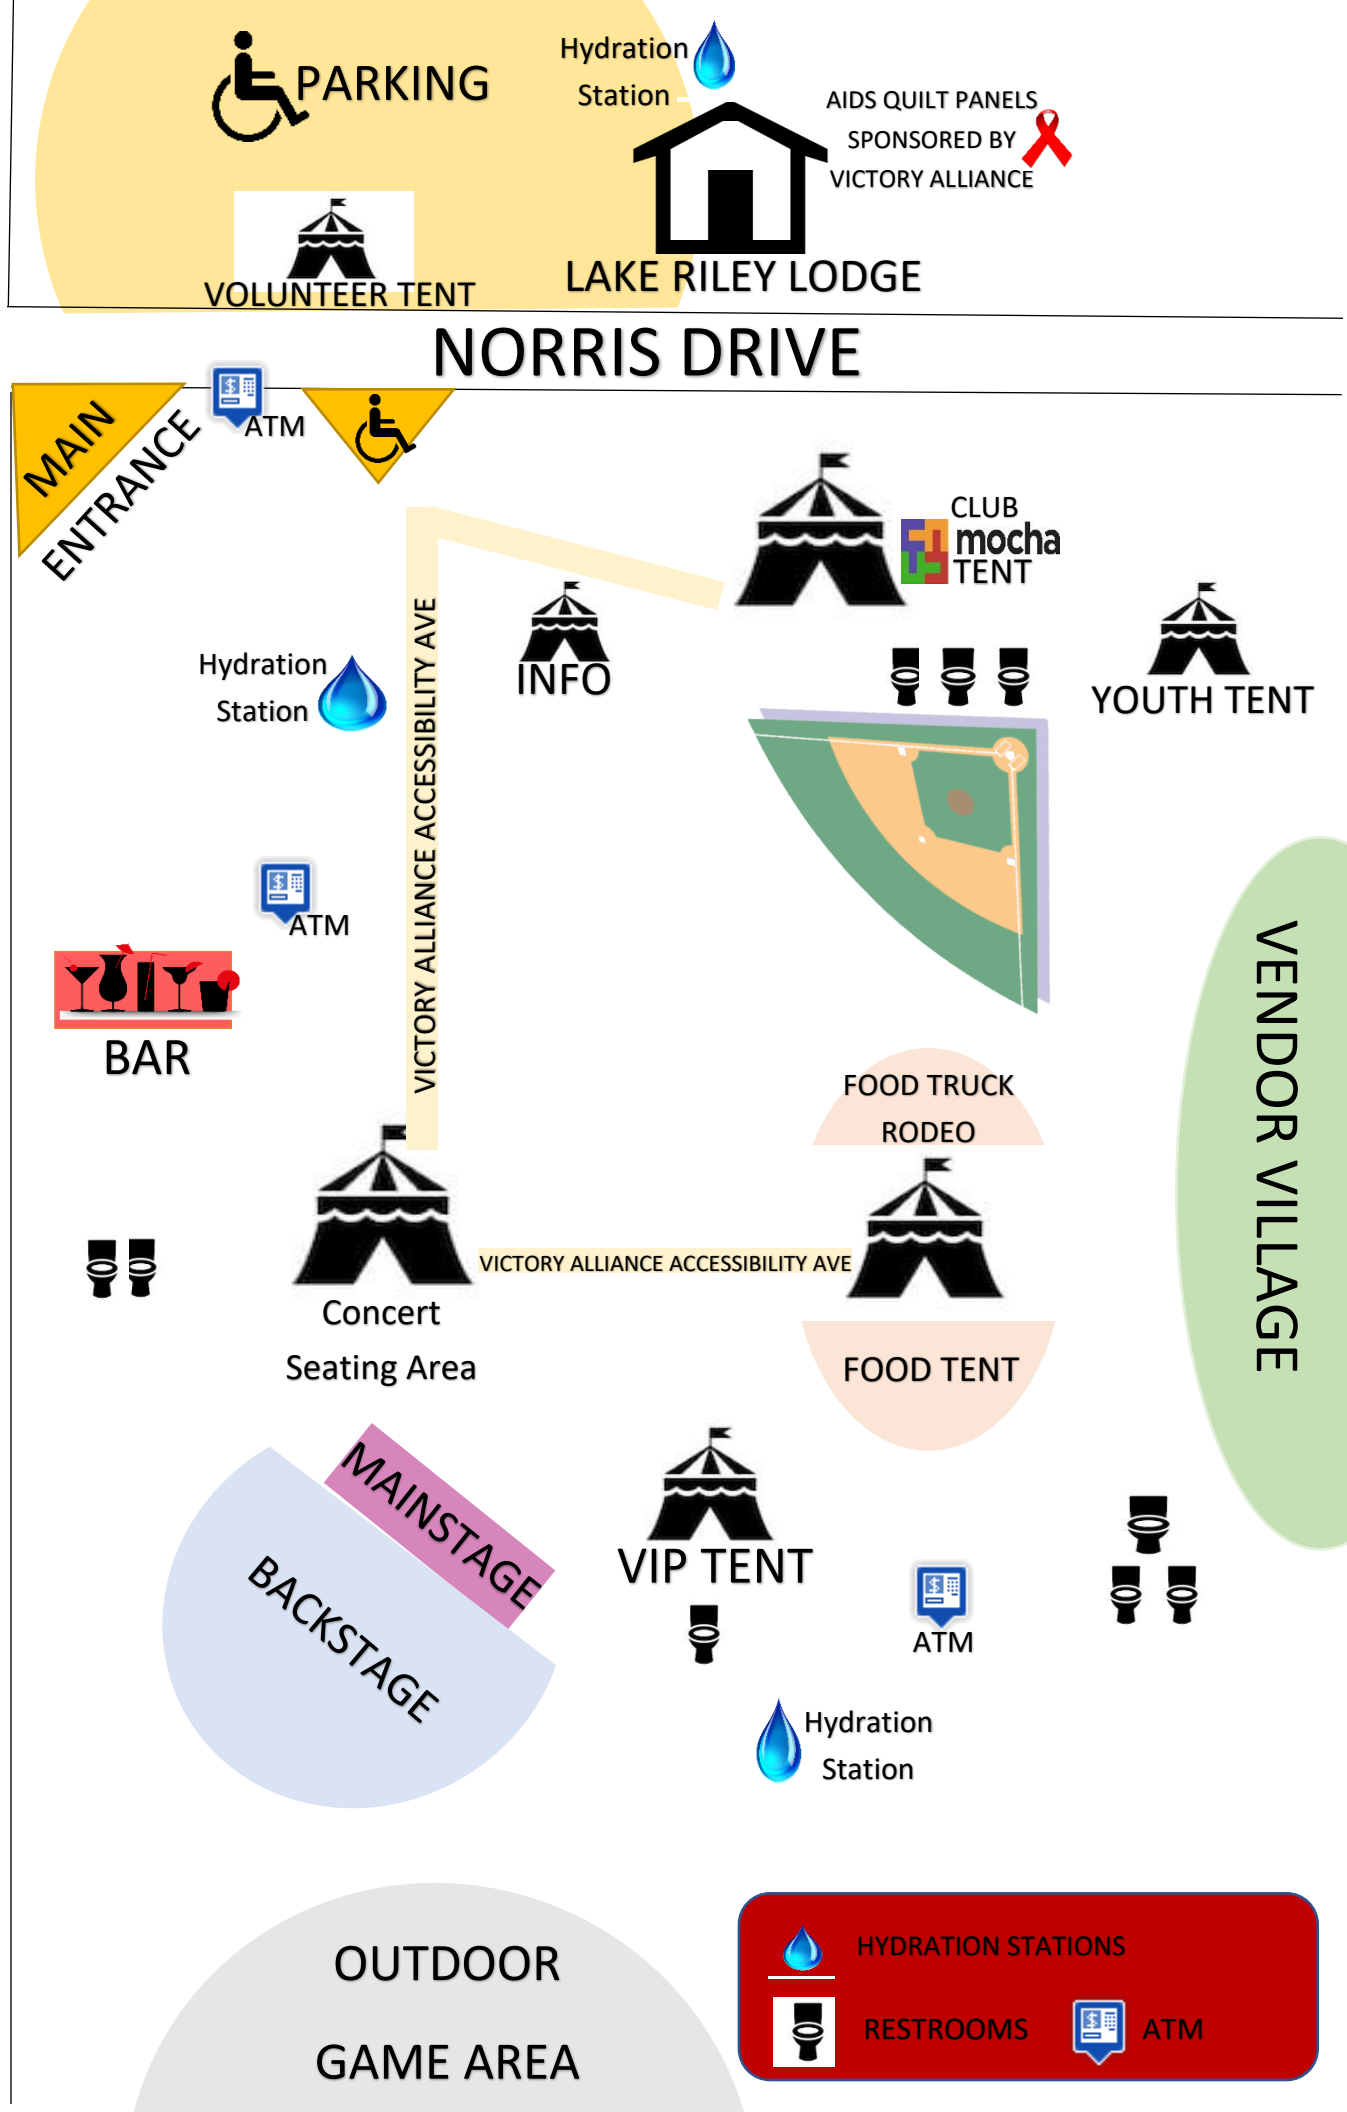

# ROC PRIDE 2019 FESTIVAL MAP

CULVER RD

PARKING

Hydration Station

AIDS QUILT PANELS  
SPONSORED BY VICTORY ALLIANCE

VOLUNTEER TENT

LAKE RILEY LODGE

NORRIS DRIVE

MAIN ENTRANCE

Hydration Station

INFO

CLUB MOCHA TENT

YOUTH TENT

BAR

VICTORY ALLIANCE ACCESSIBILITY AVE

FOOD TRUCK RODEO

Concert Seating Area

VICTORY ALLIANCE ACCESSIBILITY AVE

FOOD TENT

MAINSTAGE  
BACKSTAGE

VIP TENT

ATM

Hydration Station

OUTDOOR GAME AREA

HYDRATION STATIONS

RESTROOMS ATM

VENDOR VILLAGE